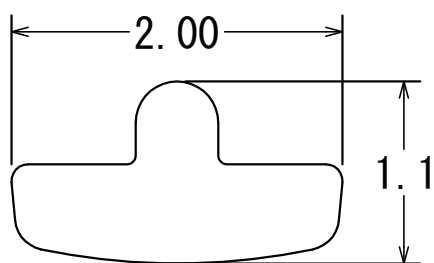

ARKHE CO.,LTD

Full Rim Wire LINE UP

ARKHE CO.,LTD

Full Rim Wire LINE UP

ARKHE CO.,LTD

Nylor Rim Wire LINE UP

ARKHE CO.,LTD

T-Shaped Rim Wire LINE UP

2.0×1.1 #3

2.0×1.1 #5