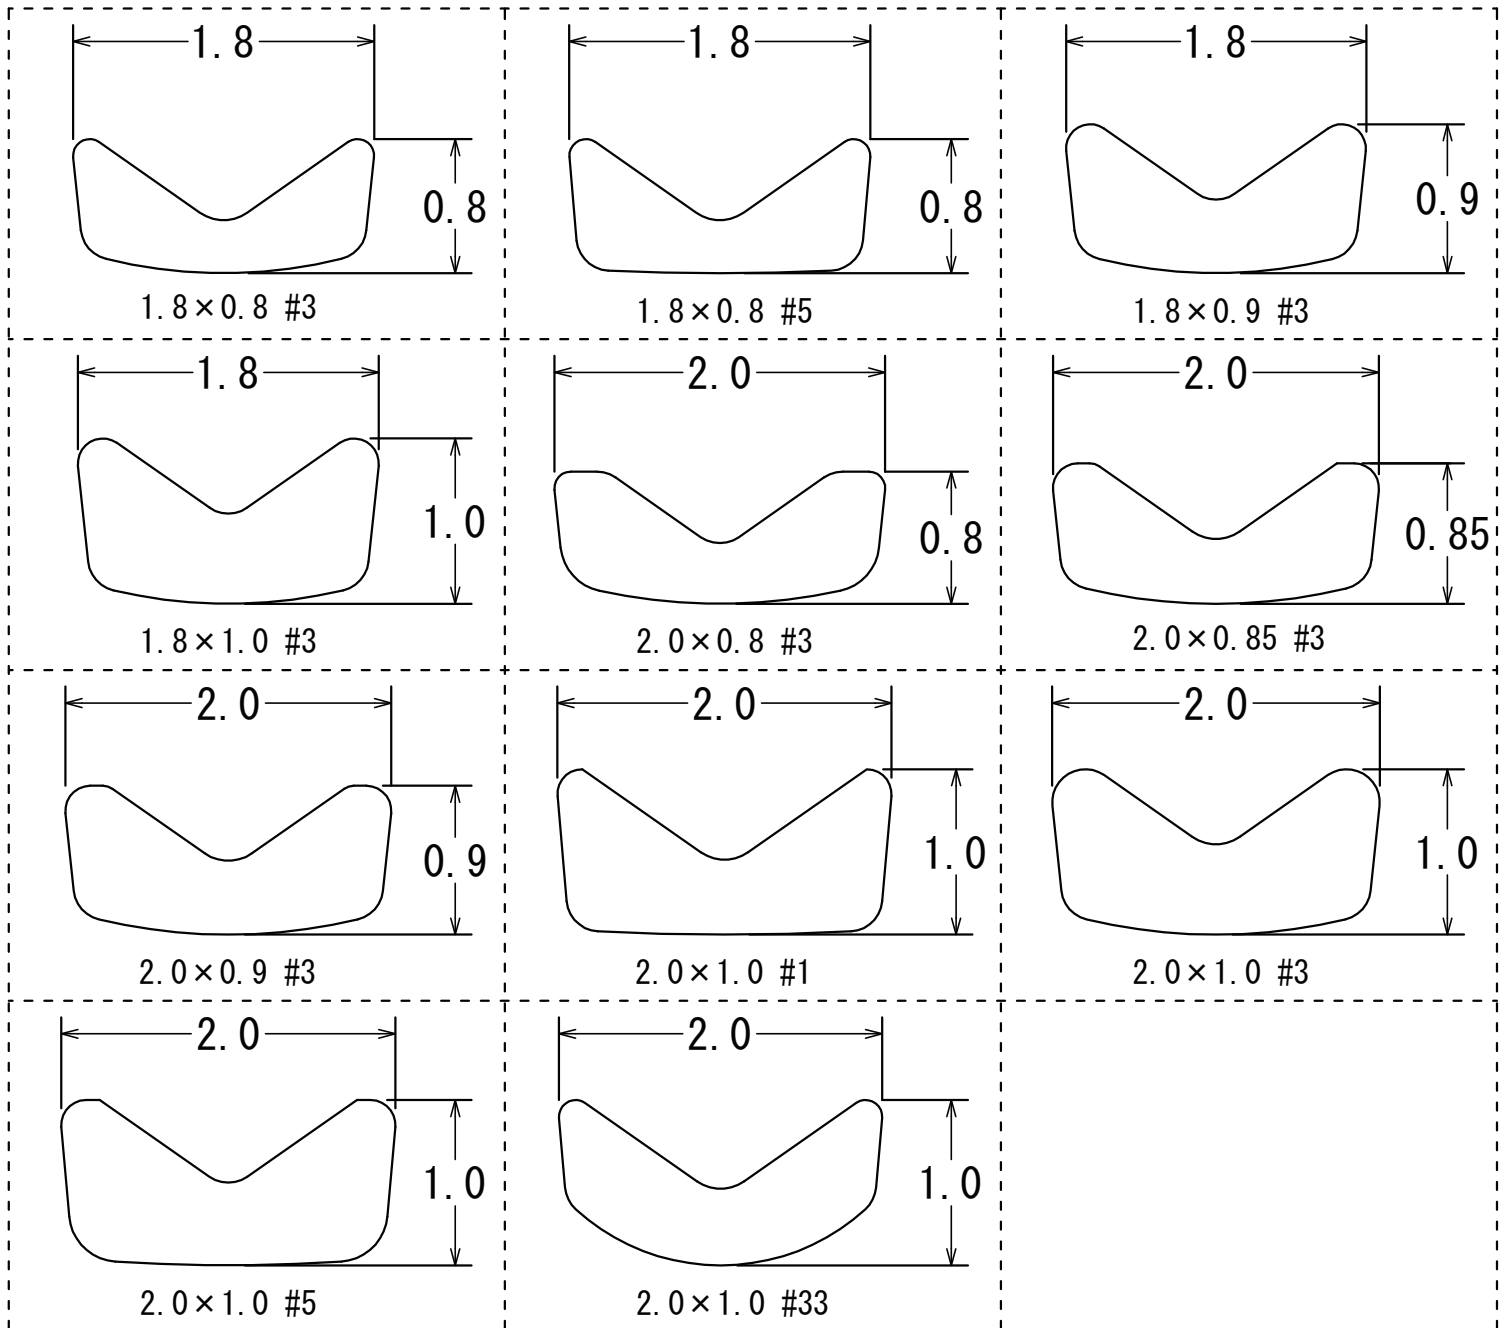

ARKHE CO.,LTD

Full Rim Wire LINE UP

ARKHE CO.,LTD

Full Rim Wire LINE UP

ARKHE CO.,LTD

Nylor Rim Wire LINE UP

ARKHE CO.,LTD

T-Shaped Rim Wire LINE UP

2.0×1.1 #3

2.0×1.1 #5