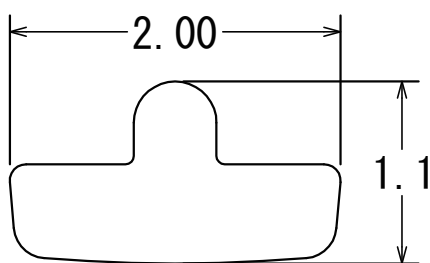

ARKHE CO.,LTD

Full Rim Wire LINE UP

ARKHE CO.,LTD

Full Rim Wire LINE UP

ARKHE CO.,LTD

Nylor Rim Wire LINE UP

ARKHE CO.,LTD

T-Shaped Rim Wire LINE UP

2.0×1.1 #3

2.0×1.1 #5