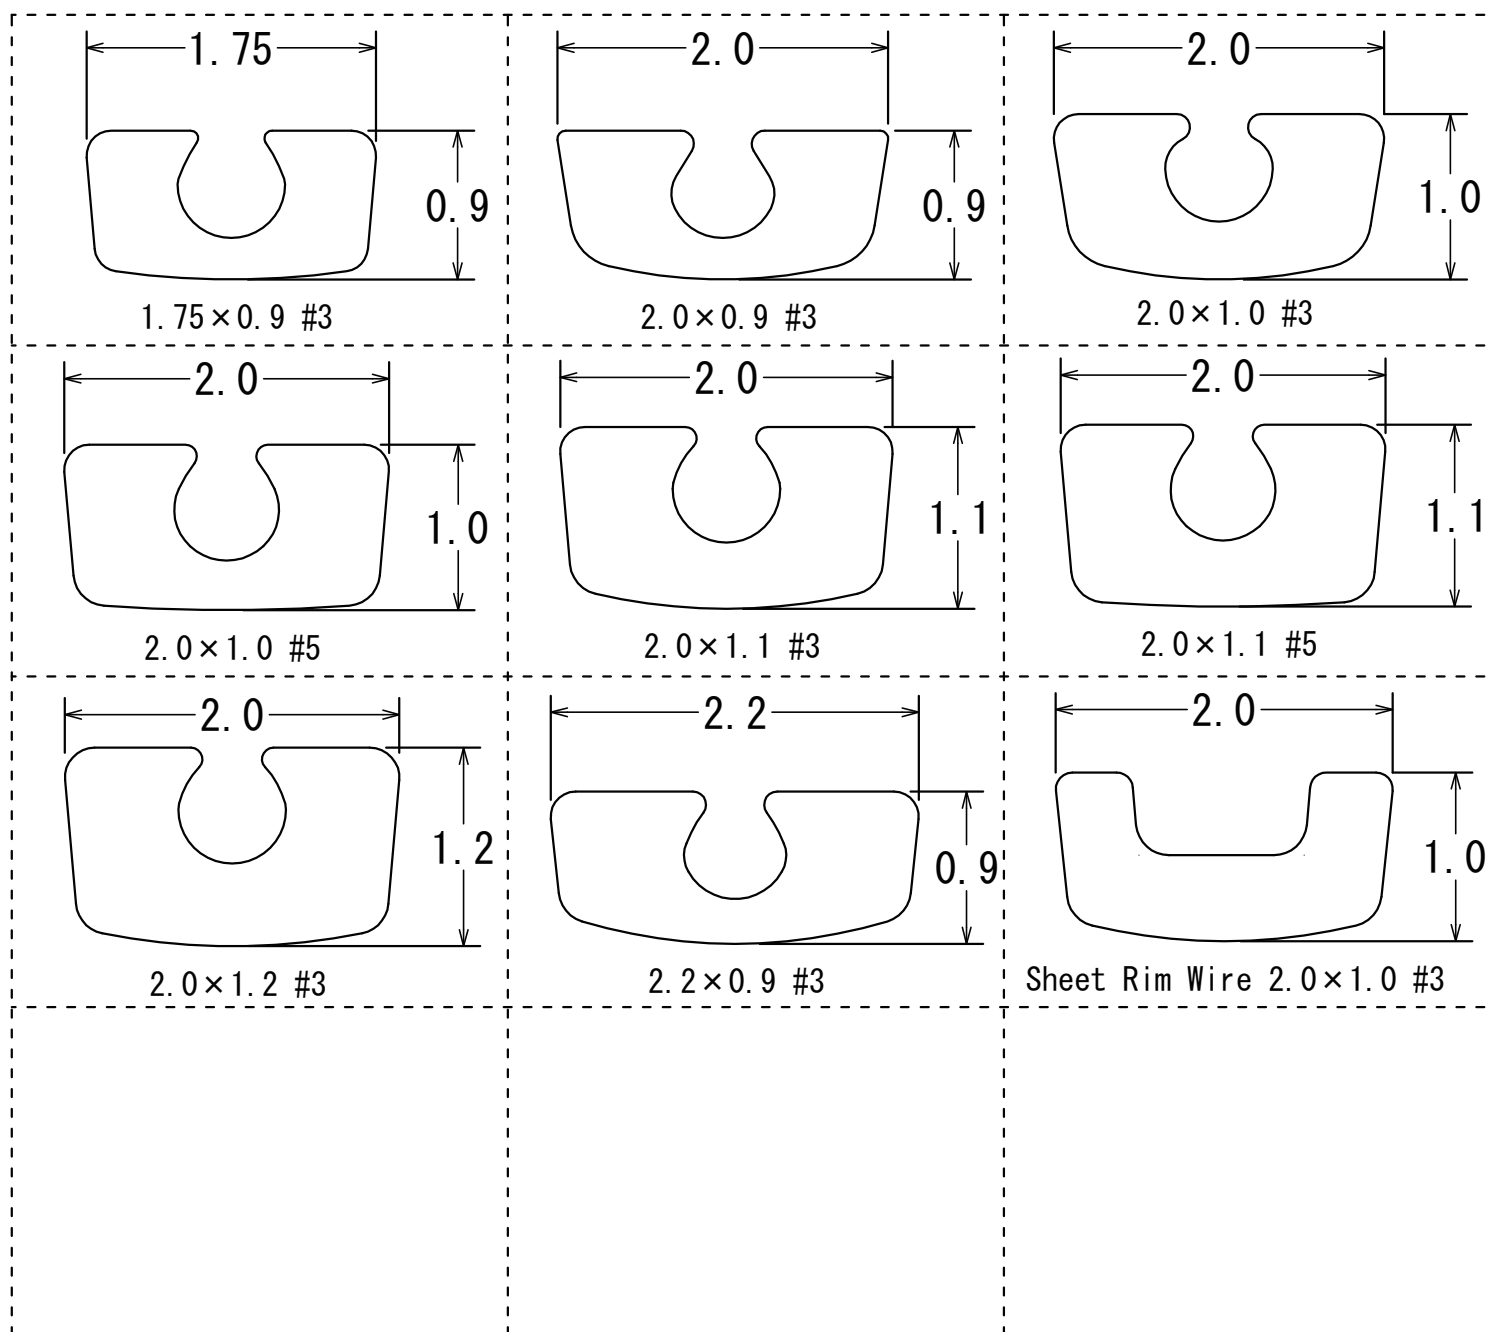

ARKHE CO.,LTD

Full Rim Wire LINE UP

ARKHE CO.,LTD

Full Rim Wire LINE UP

ARKHE CO.,LTD

Nylor Rim Wire LINE UP

ARKHE CO.,LTD

T-Shaped Rim Wire LINE UP

2.0×1.1 #3

2.0×1.1 #5