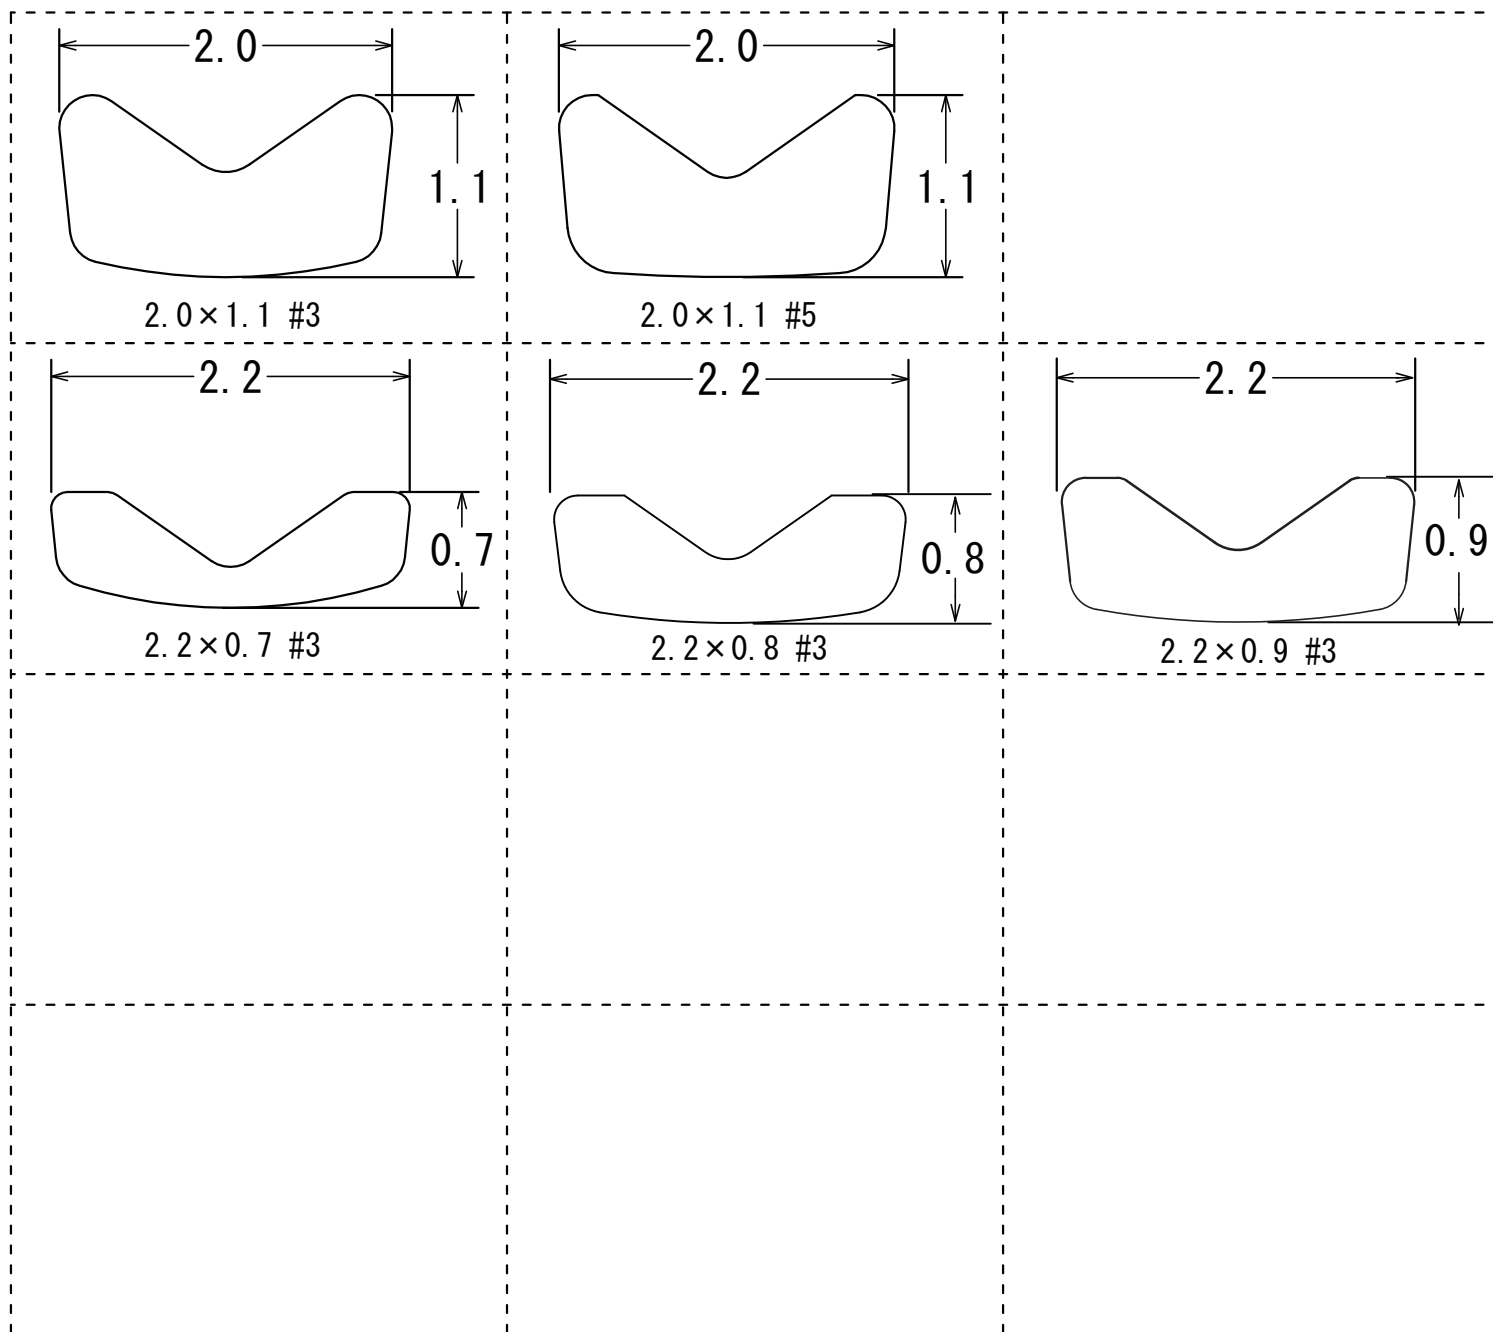

ARKHE CO.,LTD

Full Rim Wire LINE UP

ARKHE CO.,LTD

Full Rim Wire LINE UP

ARKHE CO.,LTD

Nylor Rim Wire LINE UP

ARKHE CO.,LTD

T-Shaped Rim Wire LINE UP

2.0×1.1 #3

2.0×1.1 #5