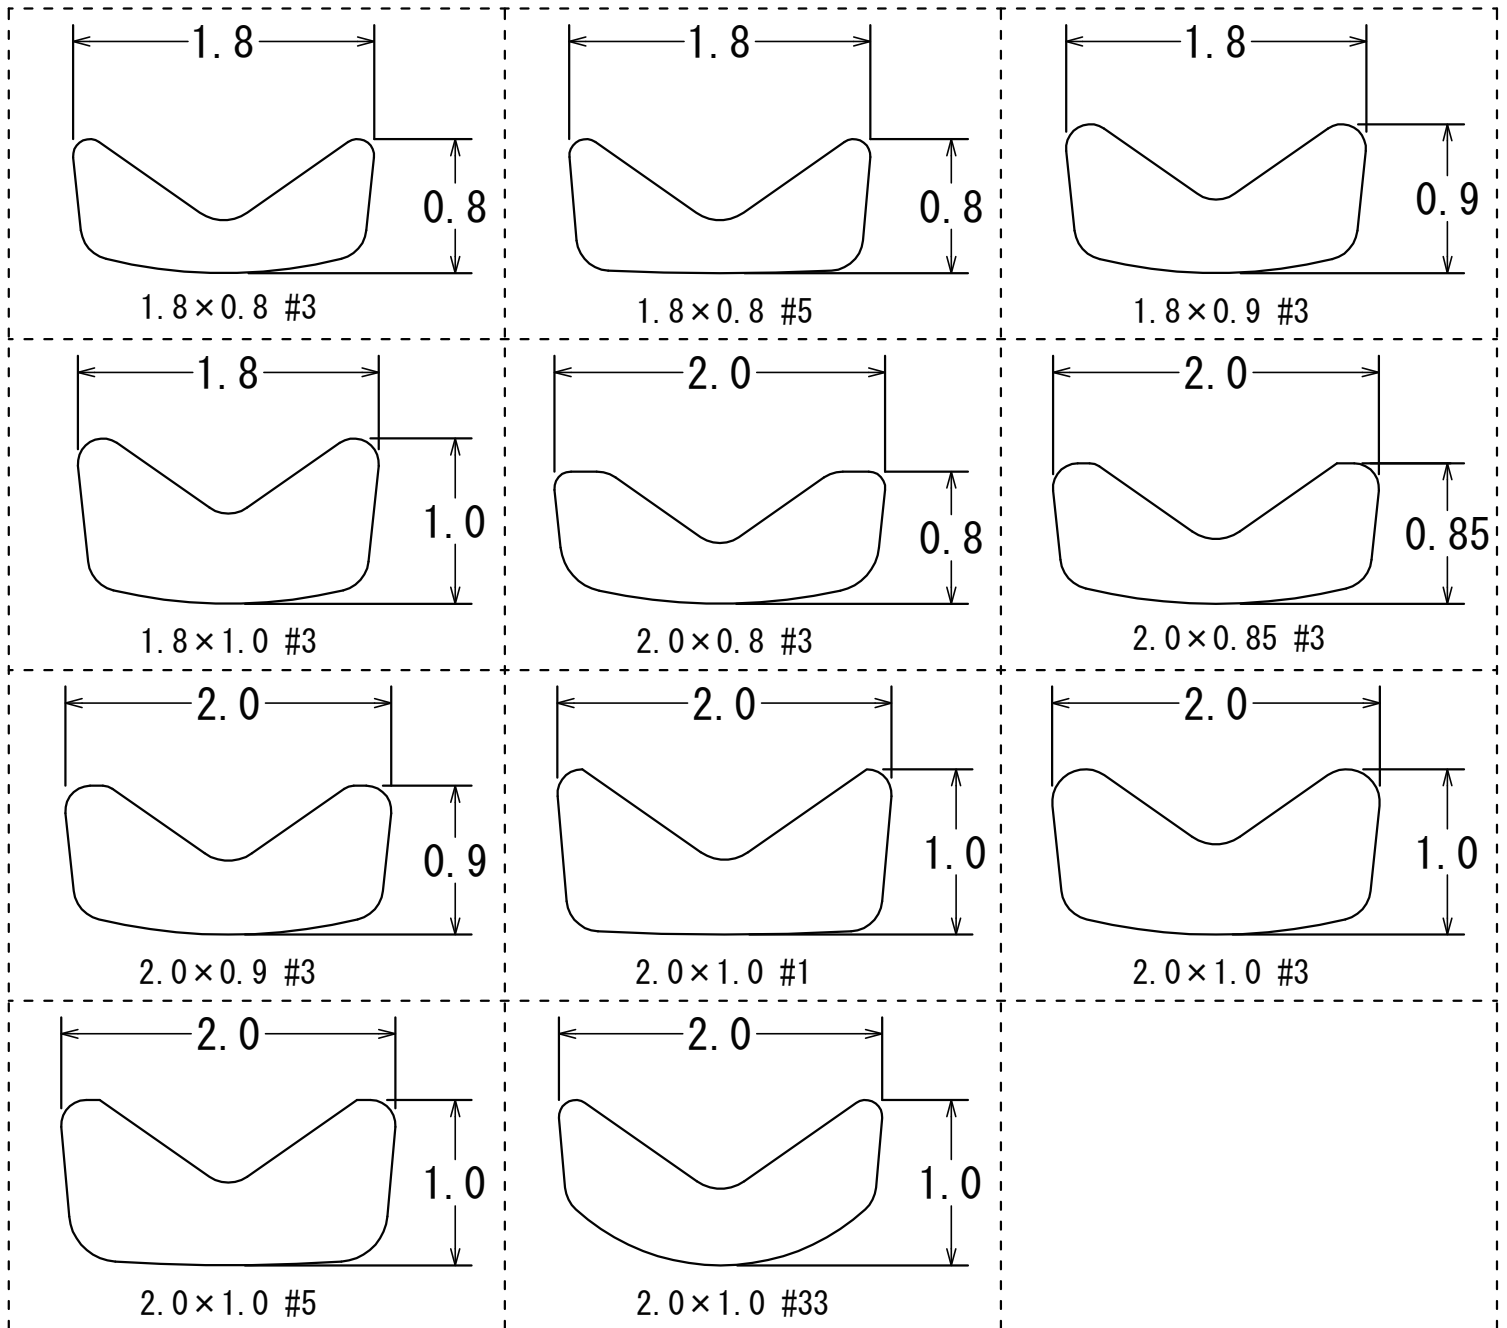

ARKHE CO.,LTD

Full Rim Wire LINE UP

ARKHE CO.,LTD

Full Rim Wire LINE UP

ARKHE CO.,LTD

Nylor Rim Wire LINE UP

1.75×0.9 #3

2.0×0.9 #3

2.0×1.0 #3

2.0×1.0 #5

2.0×1.1 #3

2.0×1.1 #5

2.0×1.2 #3

2.2×0.9 #3

Sheet Rim Wire 2.0×1.0 #3

ARKHE CO.,LTD

T-Shaped Rim Wire LINE UP

2.0×1.1 #3

2.0×1.1 #5