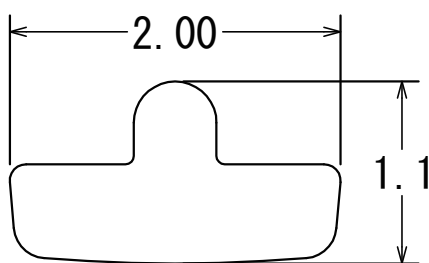

2.0×1.0 #3

2.0×1.0 #5

2.0×1.1 #3

2.0×1.1 #5

2.0×1.2 #3

2.2×0.9 #3

Sheet Rim Wire 2.0×1.0 #3

ARKHE CO.,LTD

T-Shaped Rim Wire LINE UP

2.0×1.1 #3

2.0×1.1 #5