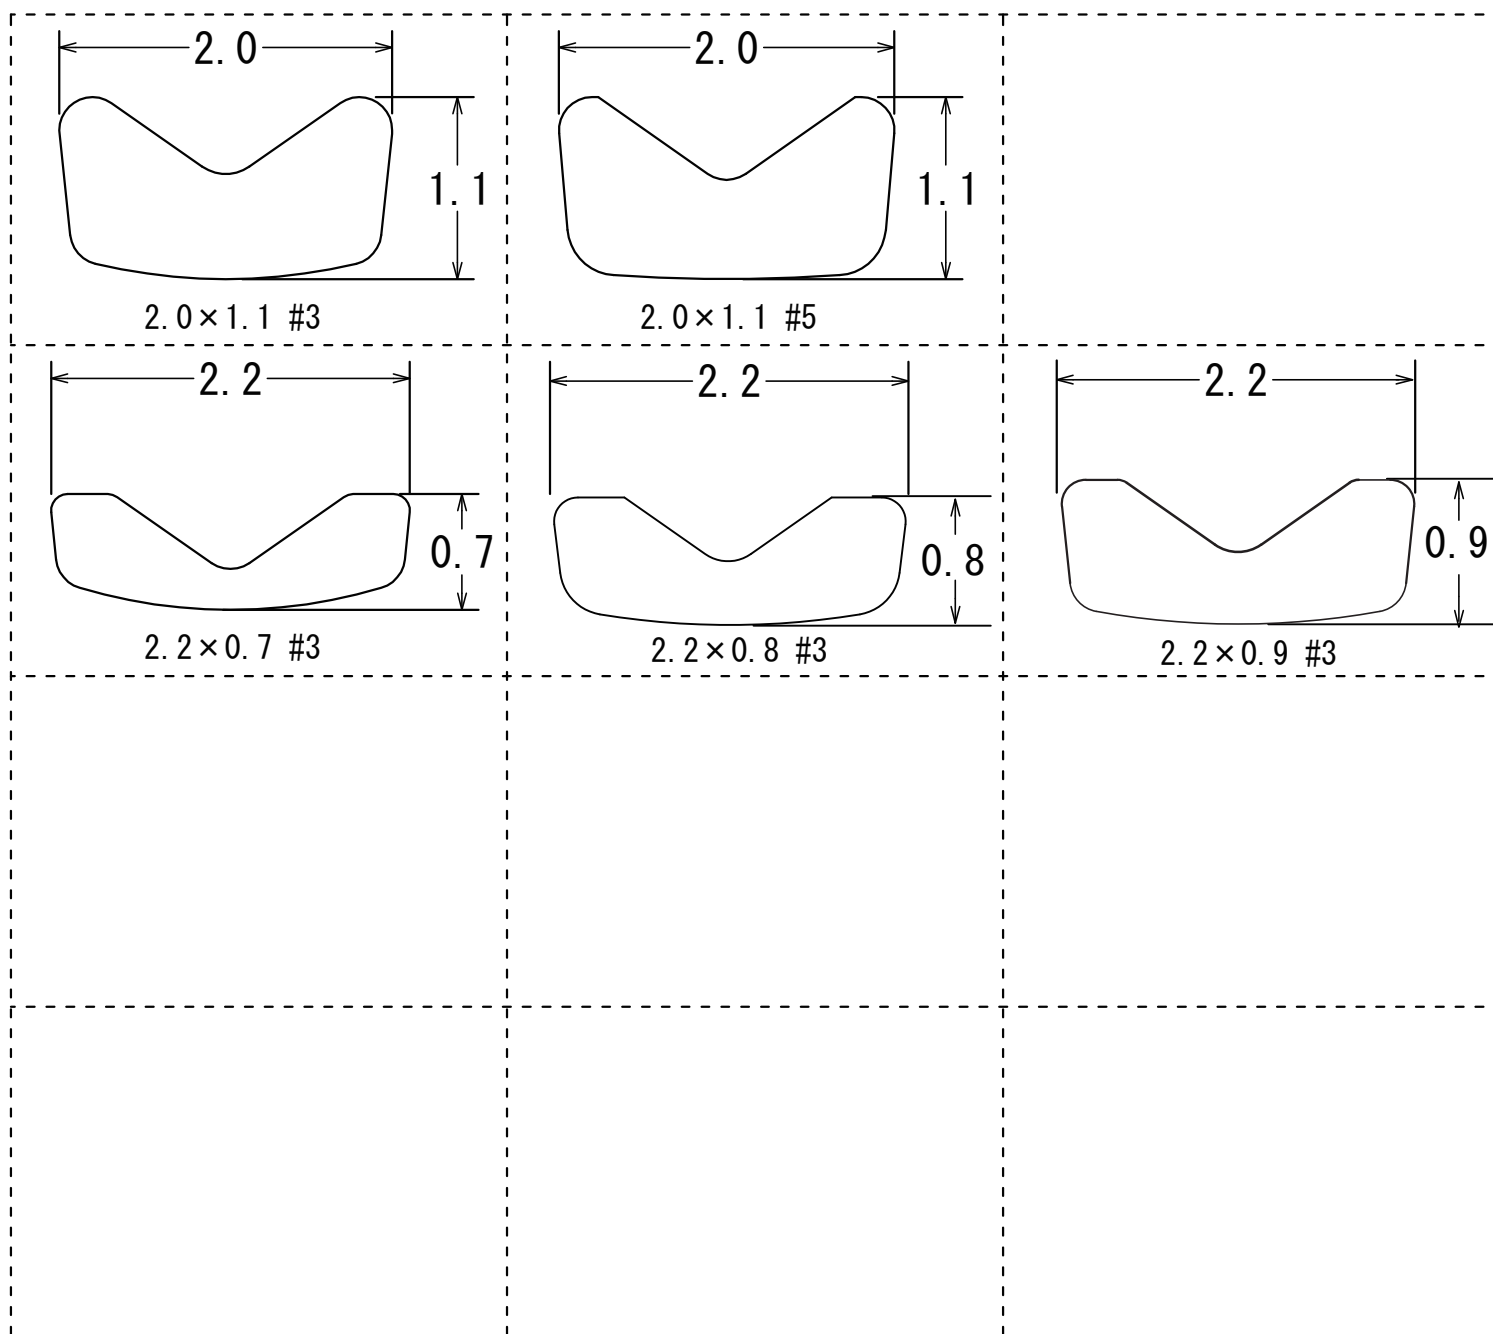

ARKHE CO.,LTD

Full Rim Wire LINE UP

ARKHE CO.,LTD

Full Rim Wire LINE UP

ARKHE CO.,LTD

Nylor Rim Wire LINE UP

1.75×0.9 #3

2.0×0.9 #3

2.0×1.0 #3

2.0×1.0 #5

2.0×1.1 #3

2.0×1.1 #5

2.0×1.2 #3

2.2×0.9 #3

Sheet Rim Wire 2.0×1.0 #3

ARKHE CO.,LTD

T-Shaped Rim Wire LINE UP

2.0×1.1 #3

2.0×1.1 #5