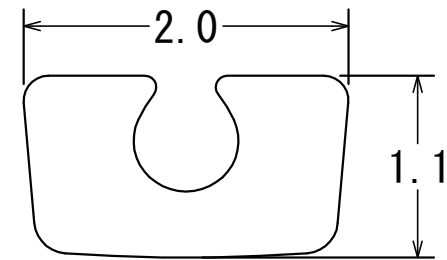

ARKHE CO.,LTD

Full Rim Wire LINE UP

ARKHE CO.,LTD

Full Rim Wire LINE UP

ARKHE CO.,LTD

Nylor Rim Wire LINE UP

1.75×0.9 #3

2.0×0.9 #3

2.0×1.0 #3

2.0×1.0 #5

2.0×1.1 #3

2.0×1.1 #5

2.0×1.2 #3

2.2×0.9 #3

Sheet Rim Wire 2.0×1.0 #3

ARKHE CO.,LTD

T-Shaped Rim Wire LINE UP

2.0×1.1 #3

2.0×1.1 #5