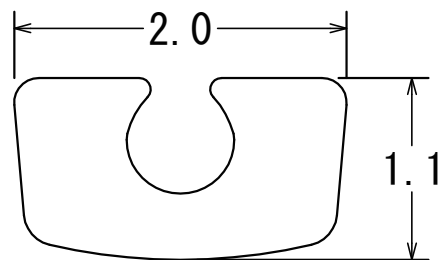

ARKHE CO.,LTD

Full Rim Wire LINE UP

ARKHE CO.,LTD

Full Rim Wire LINE UP

ARKHE CO.,LTD

Nylor Rim Wire LINE UP

1.75×0.9 #3

2.0×0.9 #3

2.0×1.0 #3

2.0×1.0 #5

2.0×1.1 #3

2.0×1.1 #5

2.0×1.2 #3

2.2×0.9 #3

Sheet Rim Wire 2.0×1.0 #3

ARKHE CO.,LTD

T-Shaped Rim Wire LINE UP

2.0×1.1 #3

2.0×1.1 #5