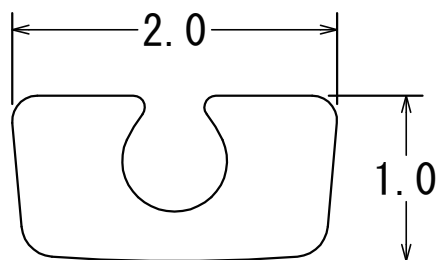

ARKHE CO.,LTD

Full Rim Wire LINE UP

ARKHE CO.,LTD

Full Rim Wire LINE UP

ARKHE CO.,LTD

Nylor Rim Wire LINE UP

1.75×0.9 #3

2.0×0.9 #3

2.0×1.0 #3

2.0×1.0 #5

2.0×1.1 #3

2.0×1.1 #5

2.0×1.2 #3

2.2×0.9 #3

Sheet Rim Wire 2.0×1.0 #3

ARKHE CO.,LTD

T-Shaped Rim Wire LINE UP

2.0×1.1 #3

2.0×1.1 #5