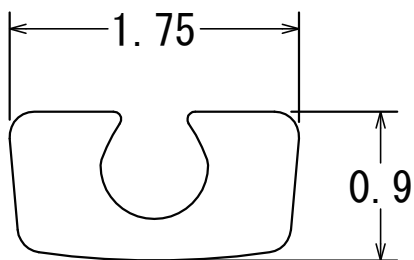

ARKHE CO.,LTD

Full Rim Wire LINE UP

ARKHE CO.,LTD

Full Rim Wire LINE UP

ARKHE CO.,LTD

Nylor Rim Wire LINE UP

1.75×0.9 #3

2.0×0.9 #3

2.0×1.0 #3

2.0×1.0 #5

2.0×1.1 #3

2.0×1.1 #5

2.0×1.2 #3

2.2×0.9 #3

Sheet Rim Wire 2.0×1.0 #3

ARKHE CO.,LTD

T-Shaped Rim Wire LINE UP

2.0×1.1 #3

2.0×1.1 #5