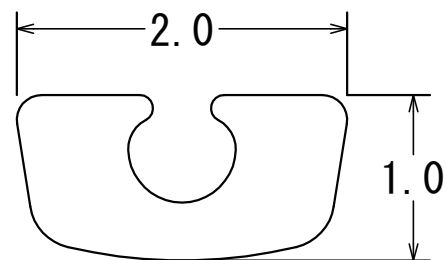

ARKHE CO.,LTD

Full Rim Wire LINE UP

ARKHE CO.,LTD

Full Rim Wire LINE UP

ARKHE CO.,LTD

Nylor Rim Wire LINE UP

1.75×0.9 #3

2.0×0.9 #3

2.0×1.0 #3

2.0×1.0 #5

2.0×1.1 #3

2.0×1.1 #5

2.0×1.2 #3

2.2×0.9 #3

Sheet Rim Wire 2.0×1.0 #3

ARKHE CO.,LTD

T-Shaped Rim Wire LINE UP

2.0×1.1 #3

2.0×1.1 #5