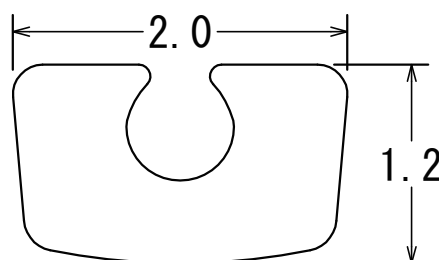

2.0×1.0 #3

2.0×1.0 #5

2.0×1.1 #3

2.0×1.1 #5

2.0×1.2 #3

2.2×0.9 #3

Sheet Rim Wire 2.0×1.0 #3

ARKHE CO.,LTD

T-Shaped Rim Wire LINE UP

2.0×1.1 #3

2.0×1.1 #5