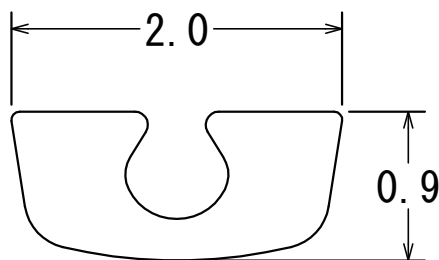

ARKHE CO.,LTD

Full Rim Wire LINE UP

ARKHE CO.,LTD

Full Rim Wire LINE UP

ARKHE CO.,LTD

Nylor Rim Wire LINE UP

1.75×0.9 #3

2.0×0.9 #3

2.0×1.0 #3

2.0×1.0 #5

2.0×1.1 #3

2.0×1.1 #5

2.0×1.2 #3

2.2×0.9 #3

Sheet Rim Wire 2.0×1.0 #3

ARKHE CO.,LTD

T-Shaped Rim Wire LINE UP

2.0×1.1 #3

2.0×1.1 #5