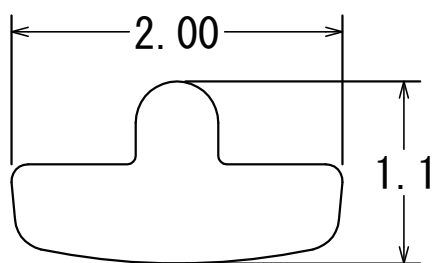

2.0×1.0 #3

2.0×1.0 #5

2.0×1.1 #3

2.0×1.1 #5

2.0×1.2 #3

2.2×0.9 #3

Sheet Rim Wire 2.0×1.0 #3

ARKHE CO.,LTD

T-Shaped Rim Wire LINE UP

2.0×1.1 #3

2.0×1.1 #5