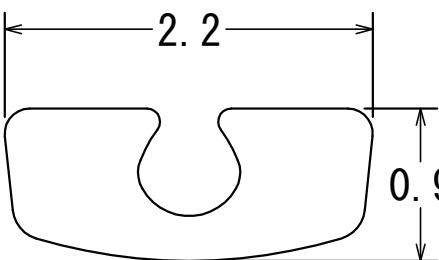

2.0×1.0 #3

2.0×1.0 #5

2.0×1.1 #3

2.0×1.1 #5

2.0×1.2 #3

2.2×0.9 #3

Sheet Rim Wire 2.0×1.0 #3

ARKHE CO.,LTD

T-Shaped Rim Wire LINE UP

2.0×1.1 #3

2.0×1.1 #5